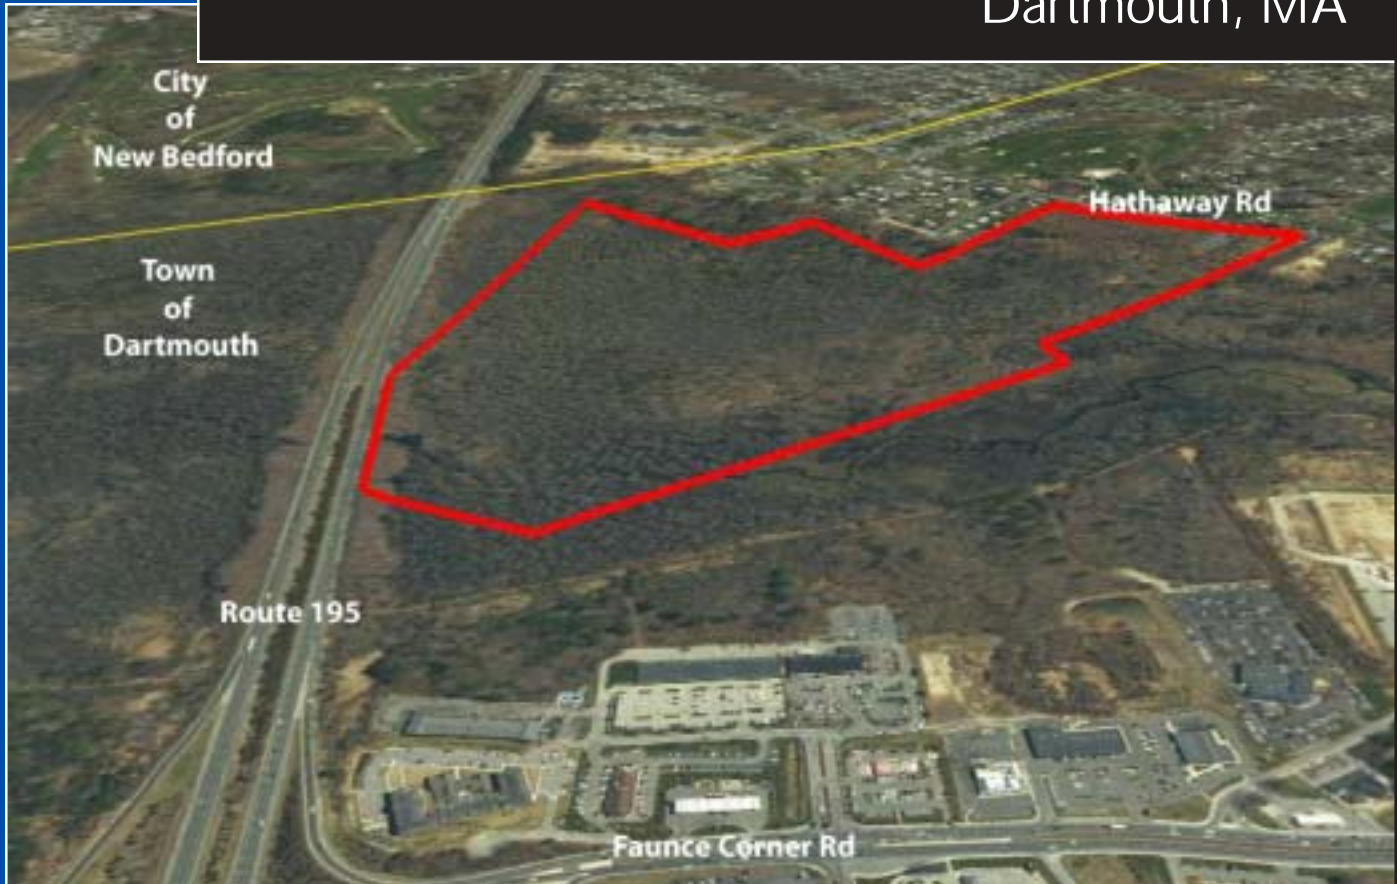

LAND AVAILABLE

HATHAWAY ROAD Dartmouth, MA

*PROPERTY LINES NOT TO SCALE

For more information,
please contact:

JAMES CHARRIER

508.997.9099

Fax 508.992.4929

E-Mail jcharrier@marklandred.com

**MARKLAND REAL ESTATE
DEVELOPMENT LLC**

Design & Build

Residential & Commercial Developers

331 Union Street
New Bedford, MA 02740

❖ Name of Property	Hathaway Road Land
❖ Map / Plot	57/1
❖ Size of Property	Approx 113 Acres (Including Wetlands) w/750 Ft of Frontage on Hathaway Road
❖ Zoning	Single Residence A
❖ Public Water	Yes
❖ Public Sewer	Yes